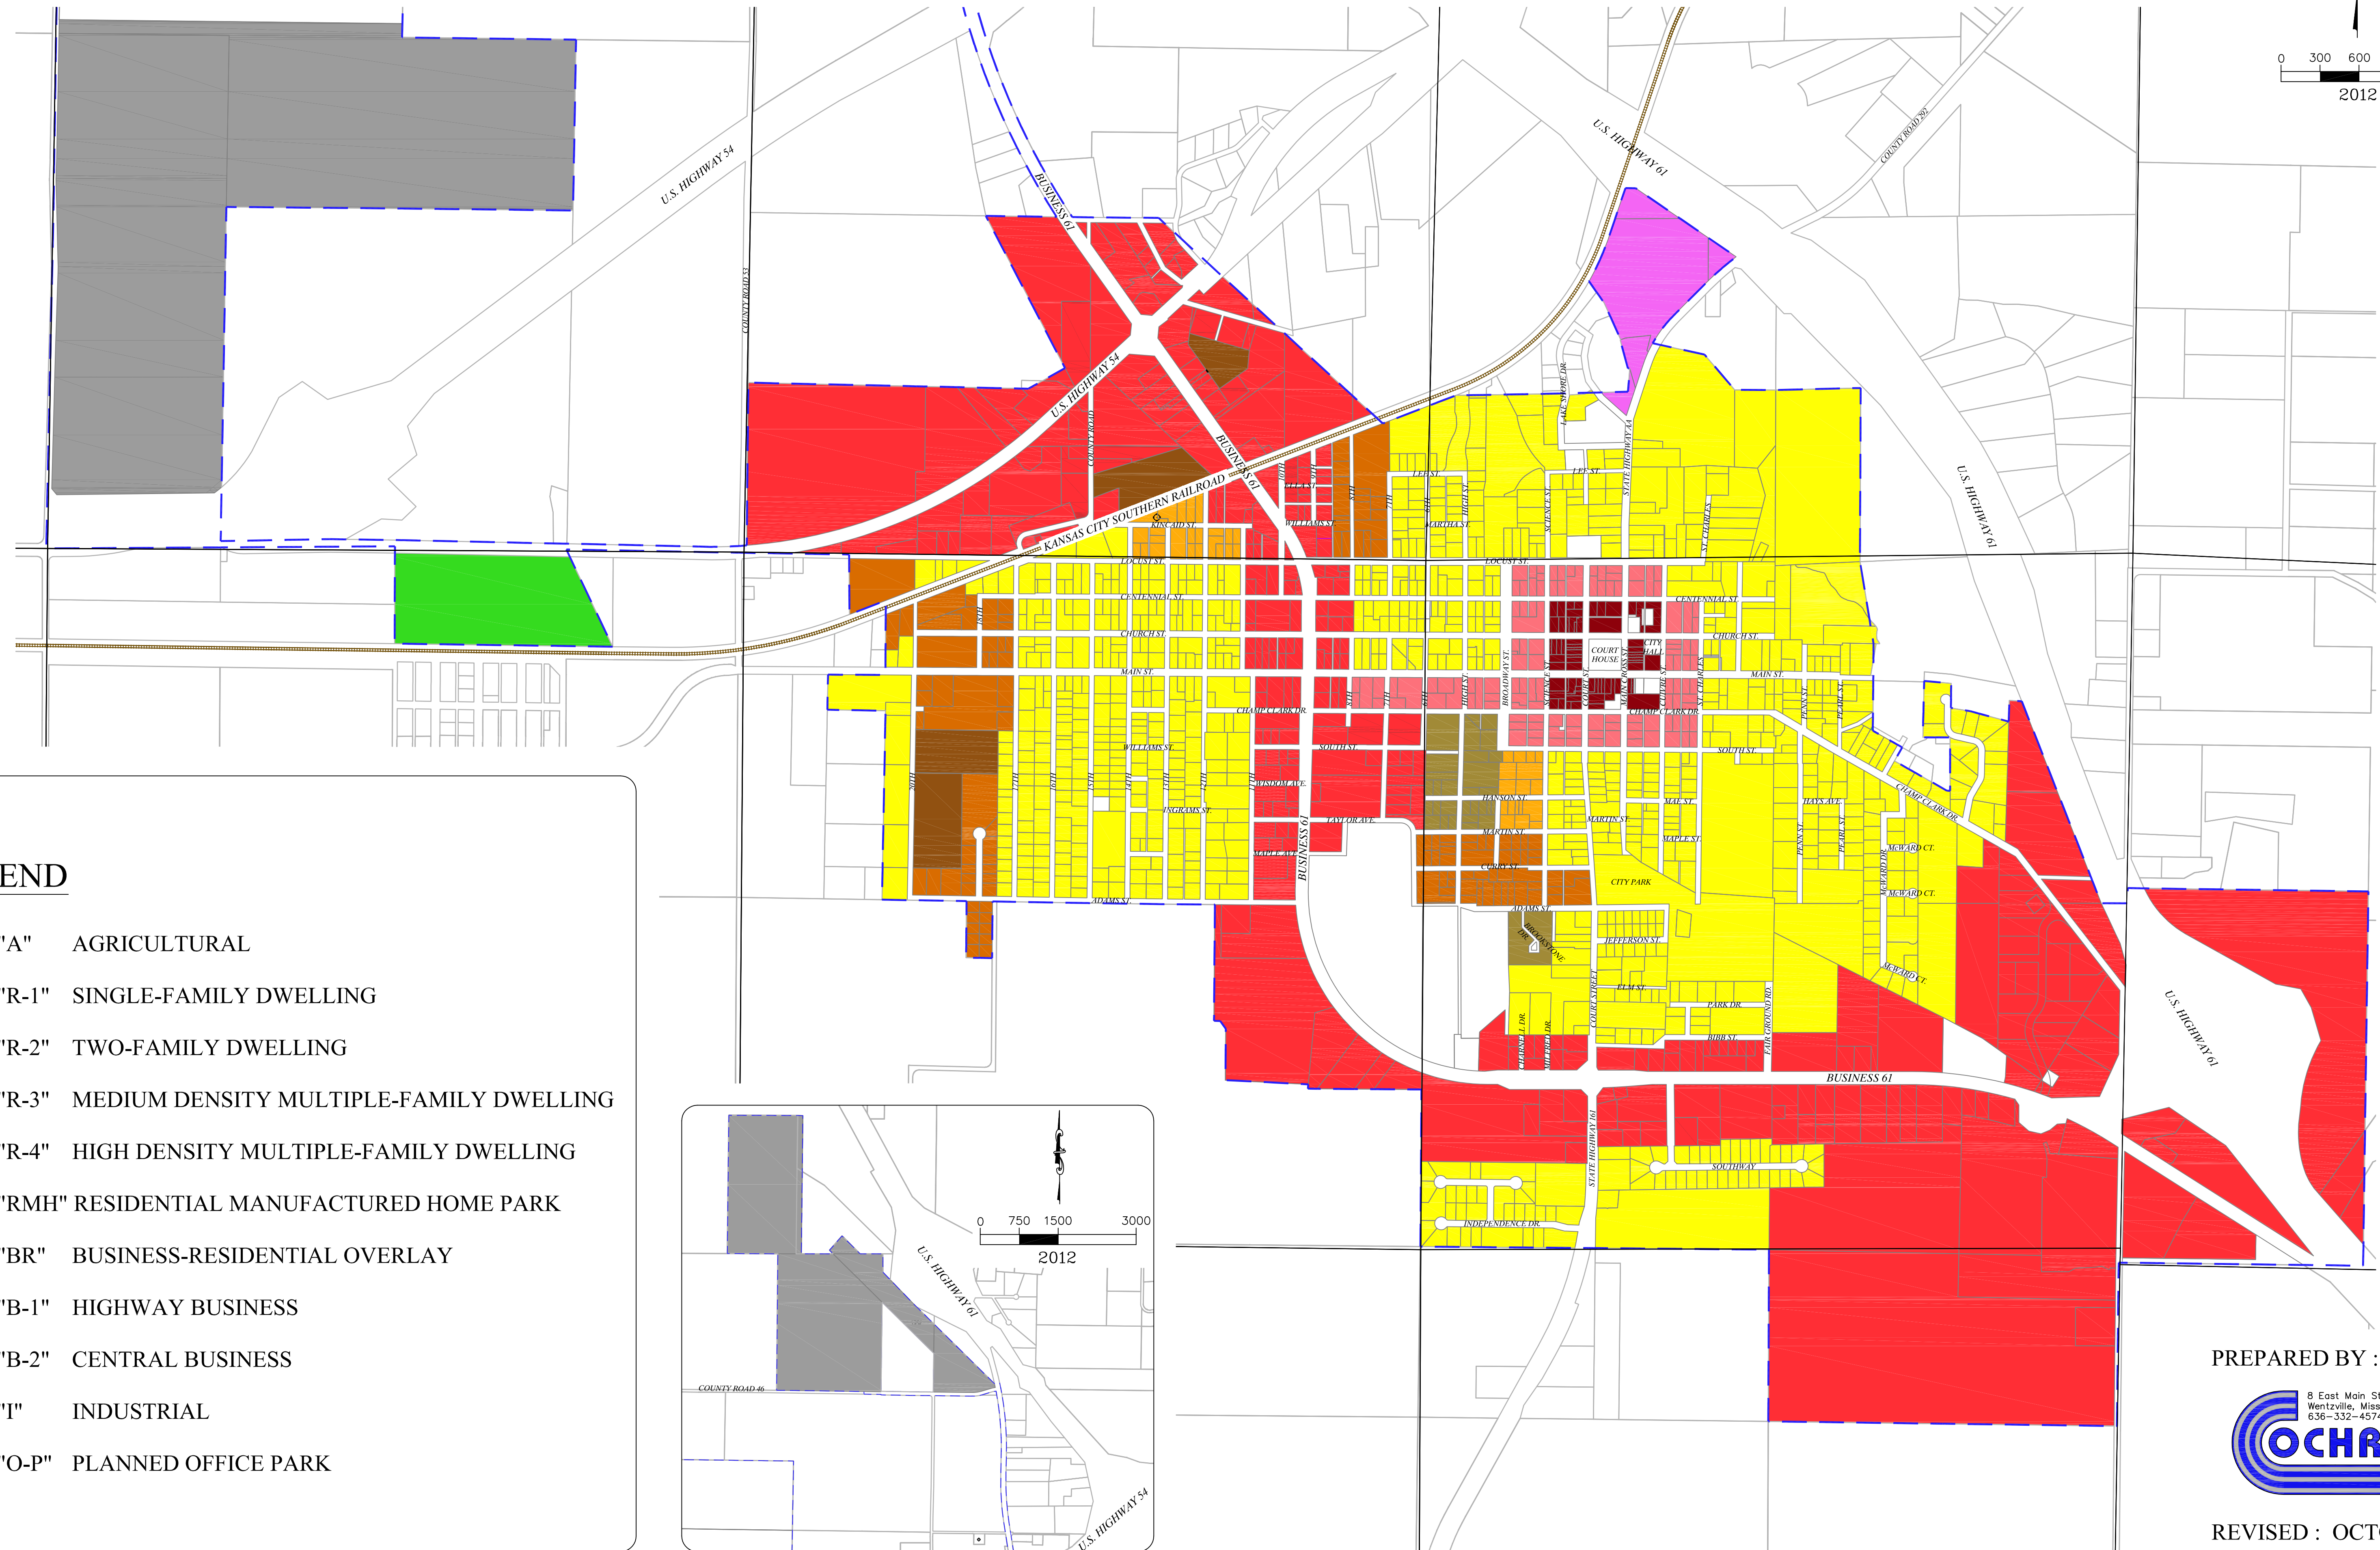

# CITY OF BOWLING GREEN

## ZONING DISTRICT MAP

### LEGEND

- "A" AGRICULTURAL
- "R-1" SINGLE-FAMILY DWELLING
- "R-2" TWO-FAMILY DWELLING
- "R-3" MEDIUM DENSITY MULTIPLE-FAMILY DWELLING
- "R-4" HIGH DENSITY MULTIPLE-FAMILY DWELLING
- "RMH" RESIDENTIAL MANUFACTURED HOME PARK
- "BR" BUSINESS-RESIDENTIAL OVERLAY
- "B-1" HIGHWAY BUSINESS
- "B-2" CENTRAL BUSINESS
- "I" INDUSTRIAL
- "O-P" PLANNED OFFICE PARK