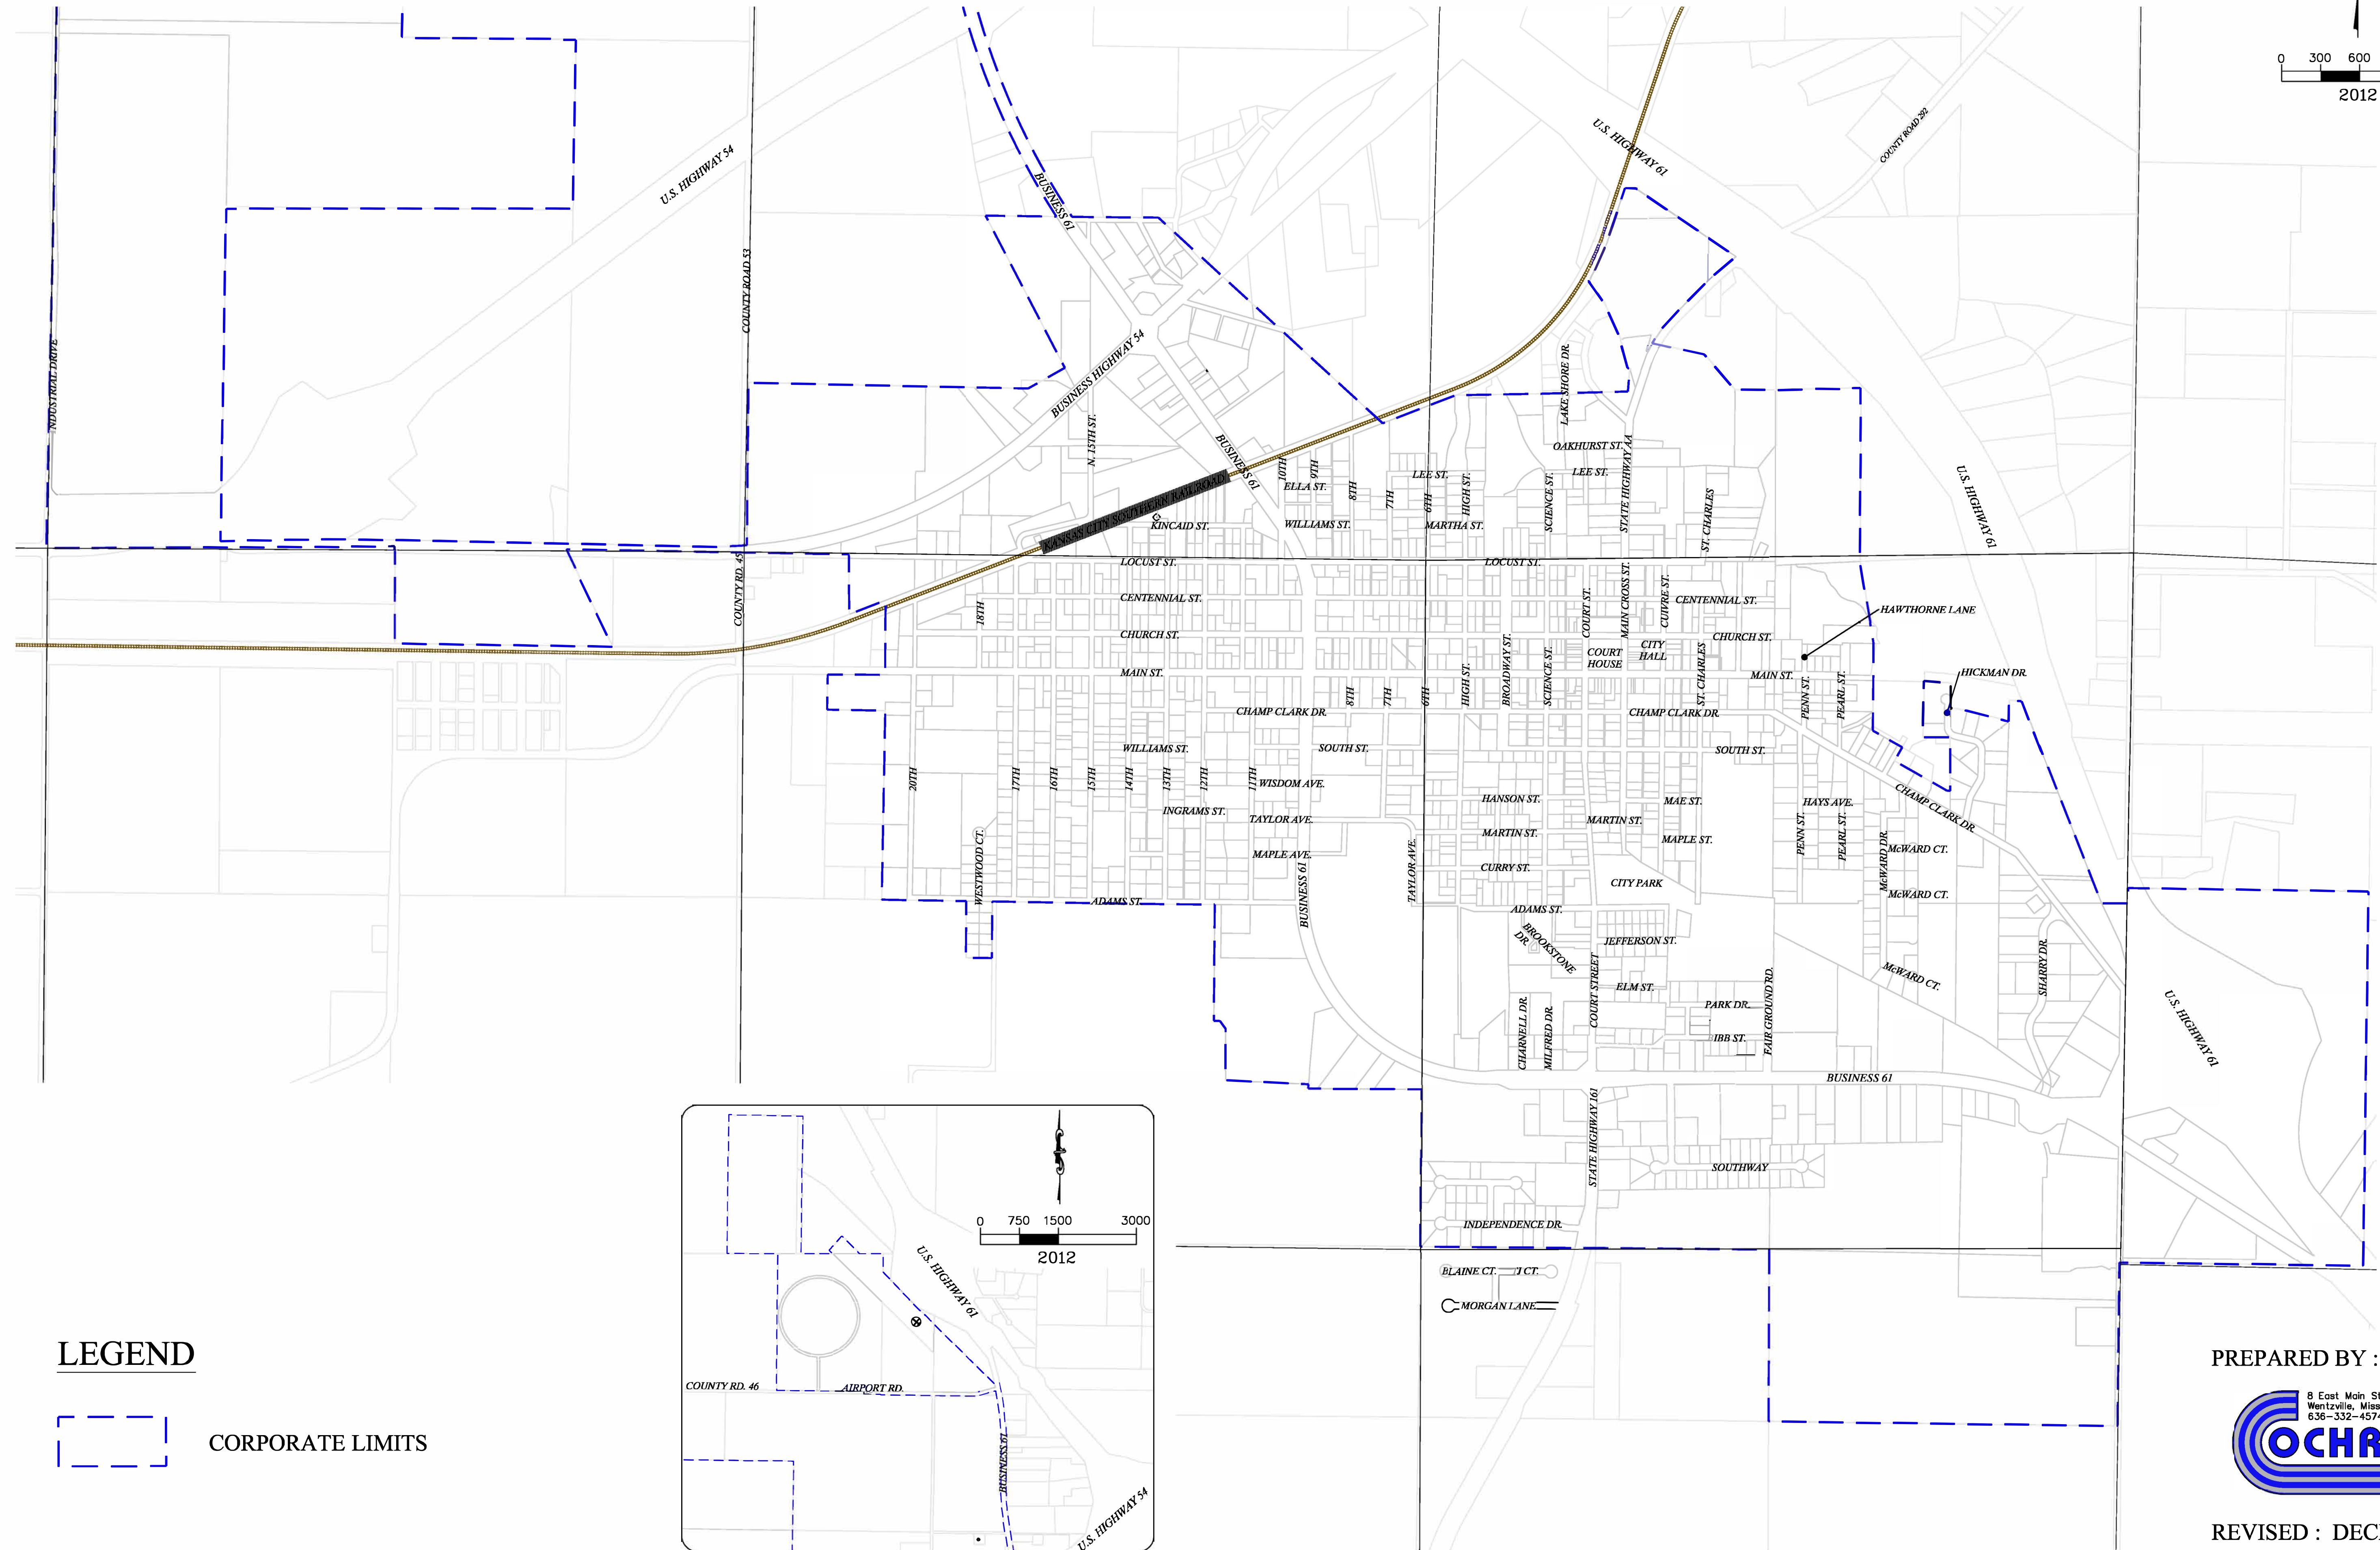

CITY OF BOWLING GREEN

LEGEND

 CORPORATE LIMITS

PREPARED BY :

REVISED : DECEMBER 2012