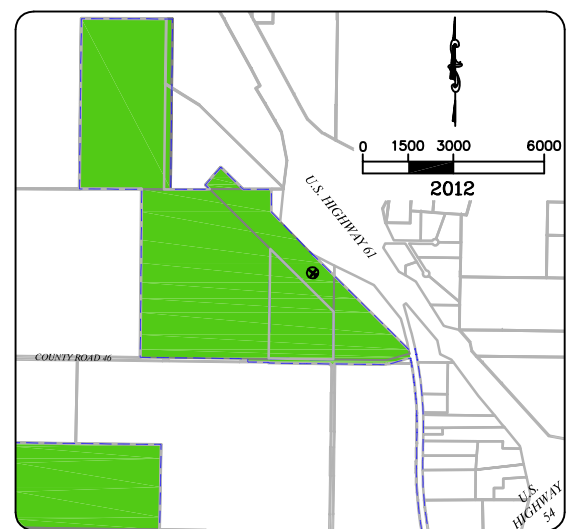

CITY OF BOWLING GREEN

WARD MAP

LEGEND

- 
WARD 1
 ALDERMAN KAY READING
 ALDERMAN MIKE PUGH

- 
WARD 2
 ALDERMAN ED LAWSON
 ALDERMAN MARK BAIR

- 
WARD 3
 ALDERMAN KIM LUEBRECHT
 ALDERMAN KENDA FLYNN

PREPARED BY :