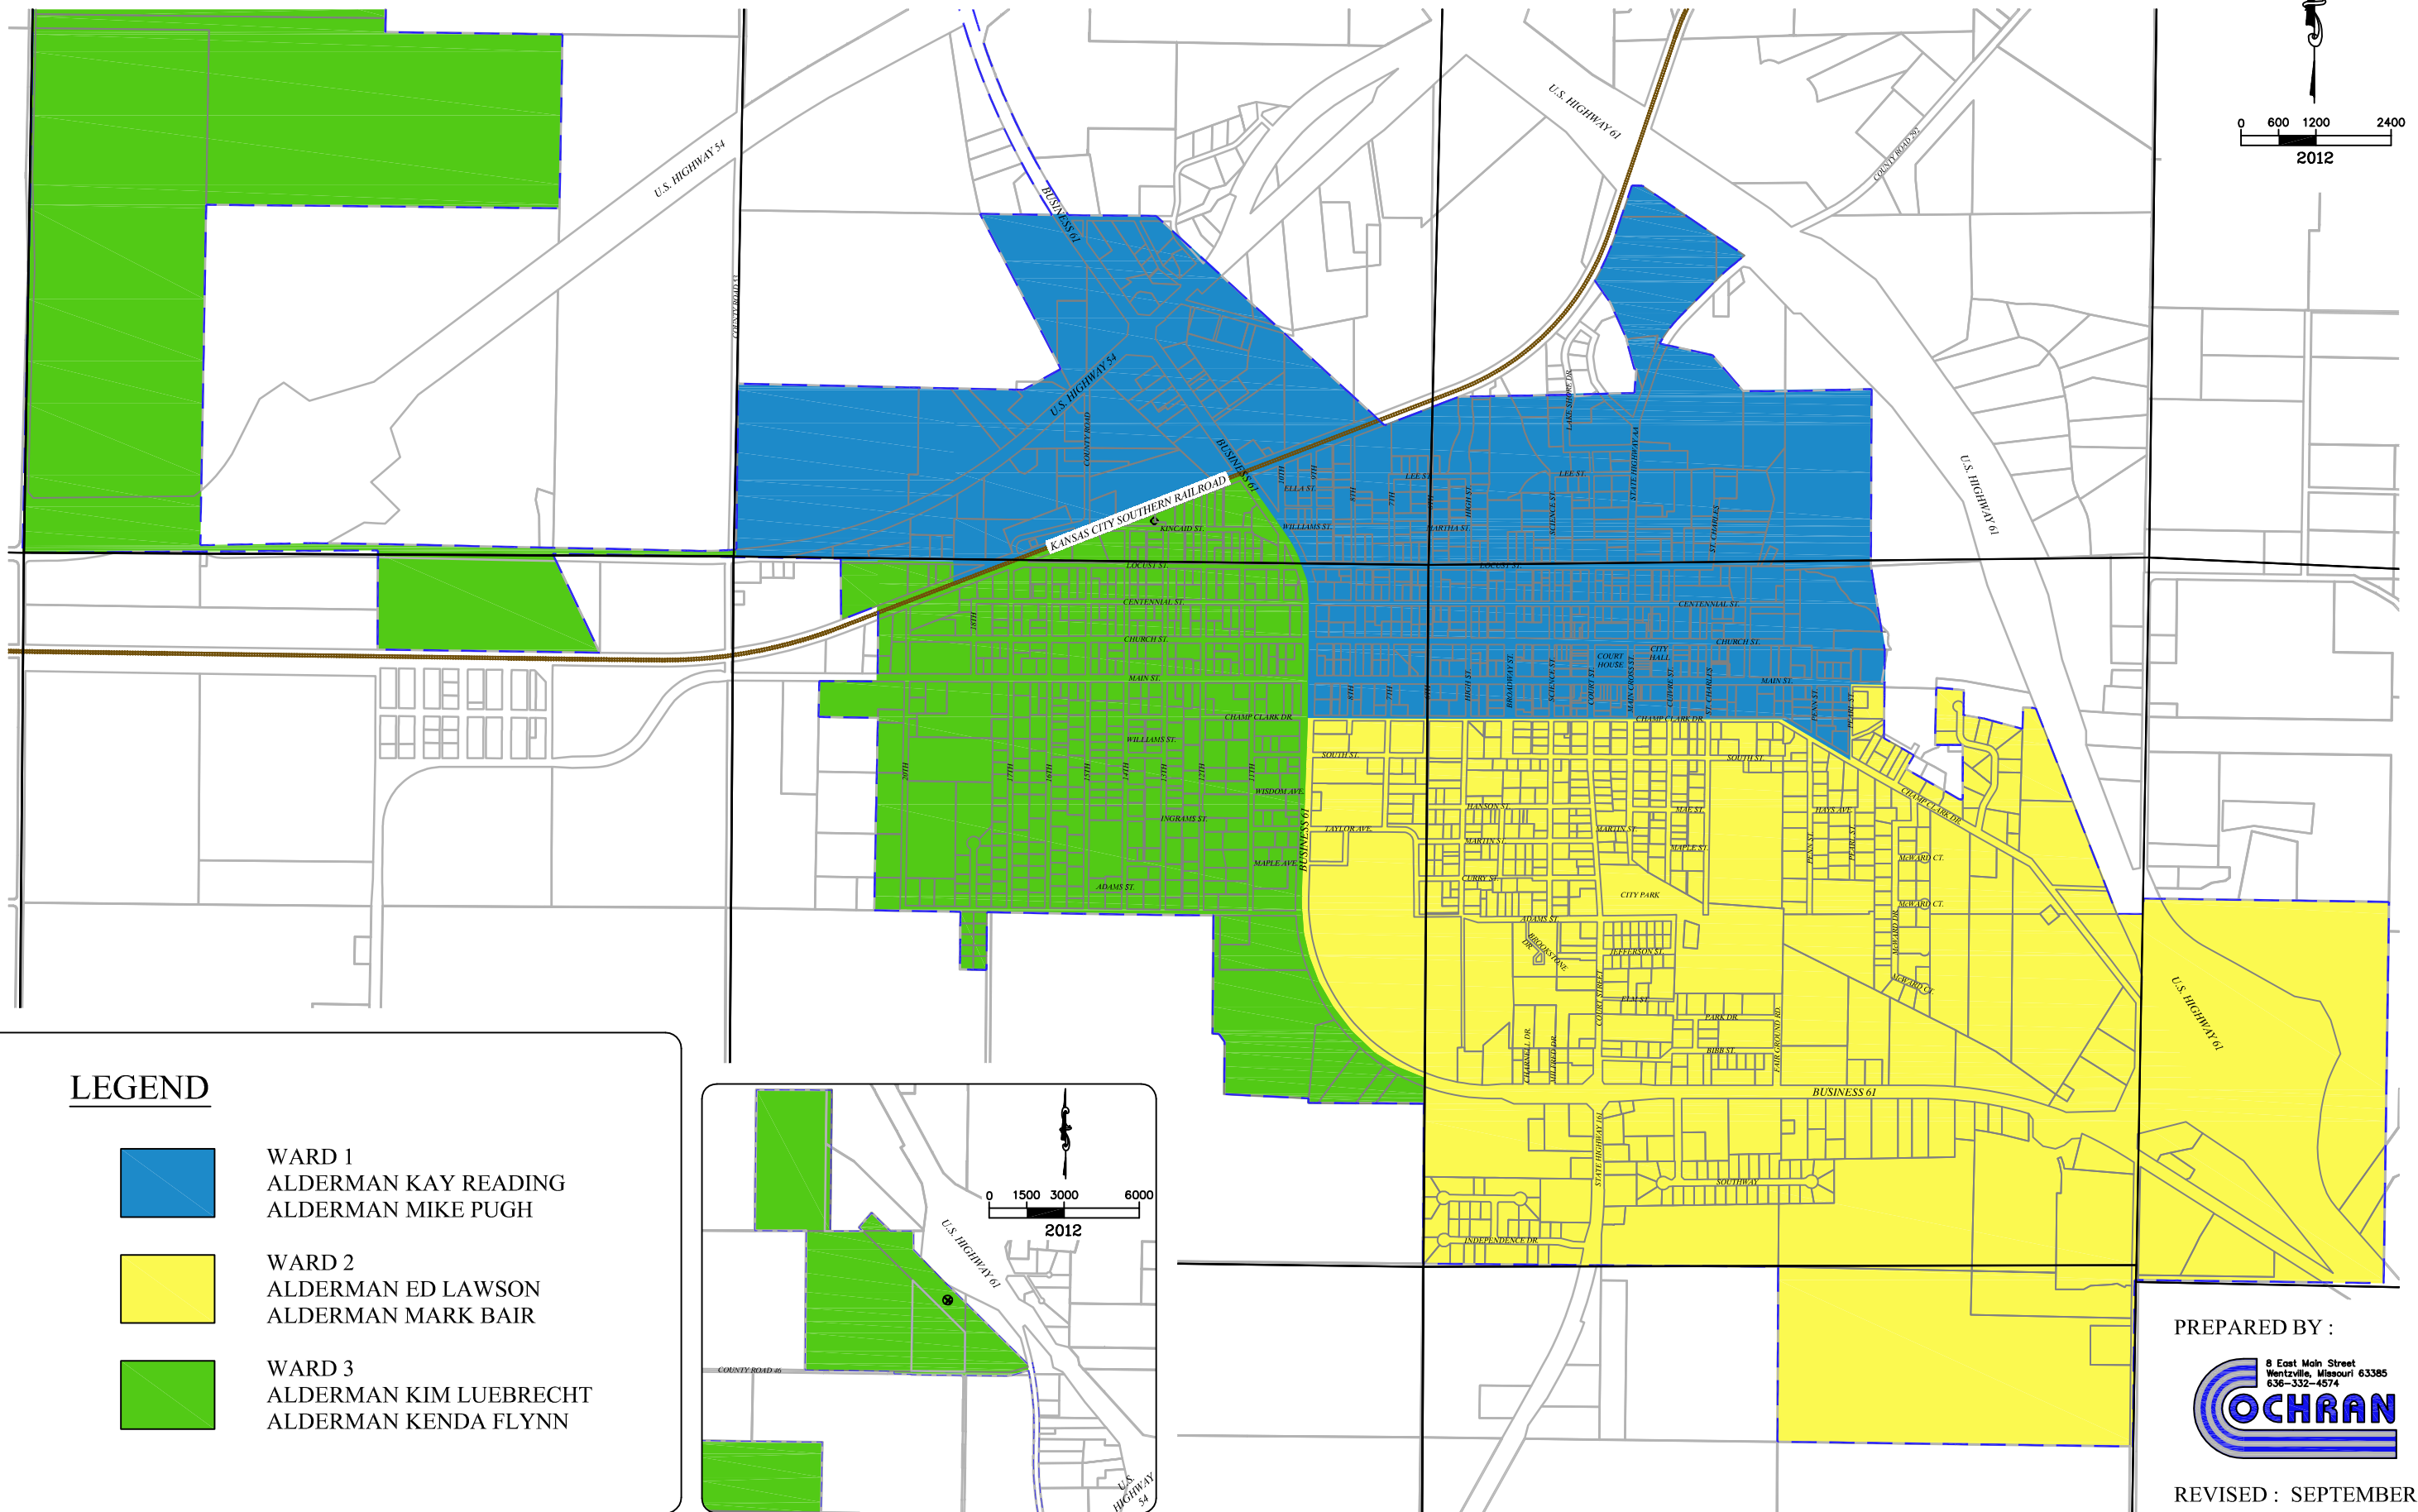

CITY OF BOWLING GREEN

WARD MAP

LEGEND

- 
WARD 1
 ALDERMAN KAY READING
 ALDERMAN MIKE PUGH

- 
WARD 2
 ALDERMAN ED LAWSON
 ALDERMAN MARK BAIR

- 
WARD 3
 ALDERMAN KIM LUEBRECHT
 ALDERMAN KENDA FLYNN

PREPARED BY :

REVISED : SEPTEMBER 2012